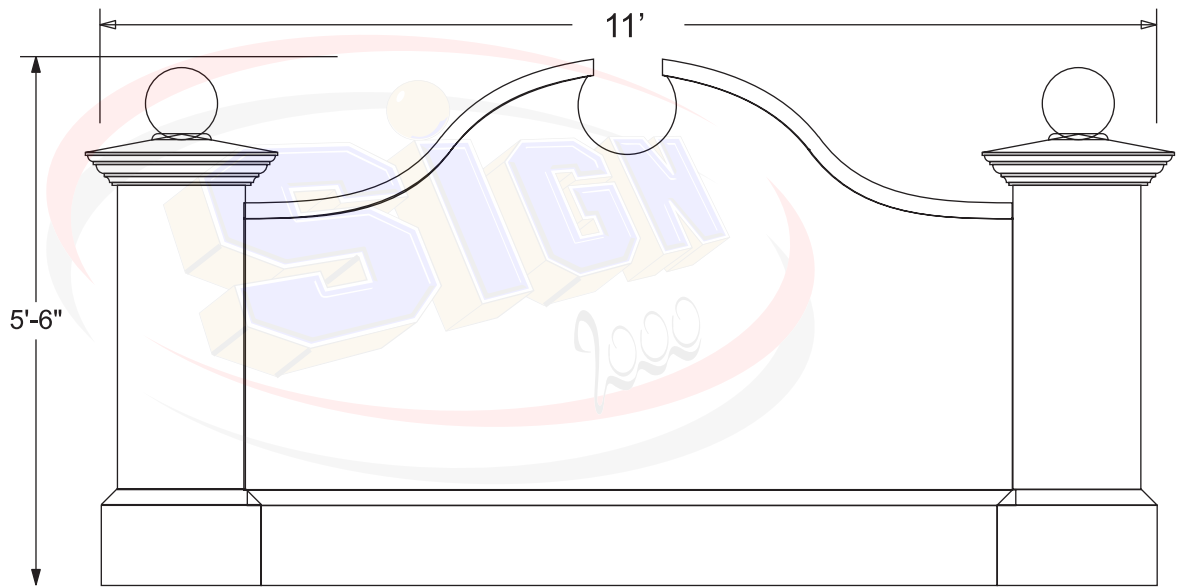

End View

Front and Back View

SIGNS OF 2000
 10 Butler St., Clifton, NJ 07011
 Tel: 973-253-1333
 Fax: 973-253-1953
sales@signof2000.com
www.signof2000.com

Company:
 Street:
 City:
 State/Zip:
 Country:
 Phone:
 Fax:
 Description:
 Comment: