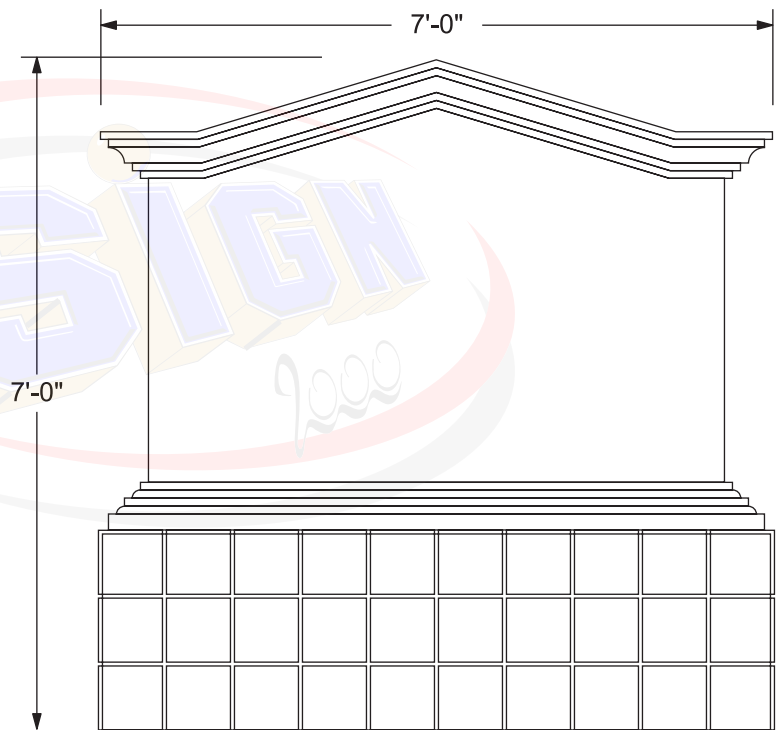

End View

Front and Back View

SIGNS OF 2000
 10 Butler St., Clifton, NJ 07011
 Tel: 973-253-1333
 Fax: 973-253-1953
sales@signof2000.com
www.signof2000.com

Company:
 Street:
 City:
 State/Zip:
 Country:
 Phone:
 Fax:
 Description:
 Comment: